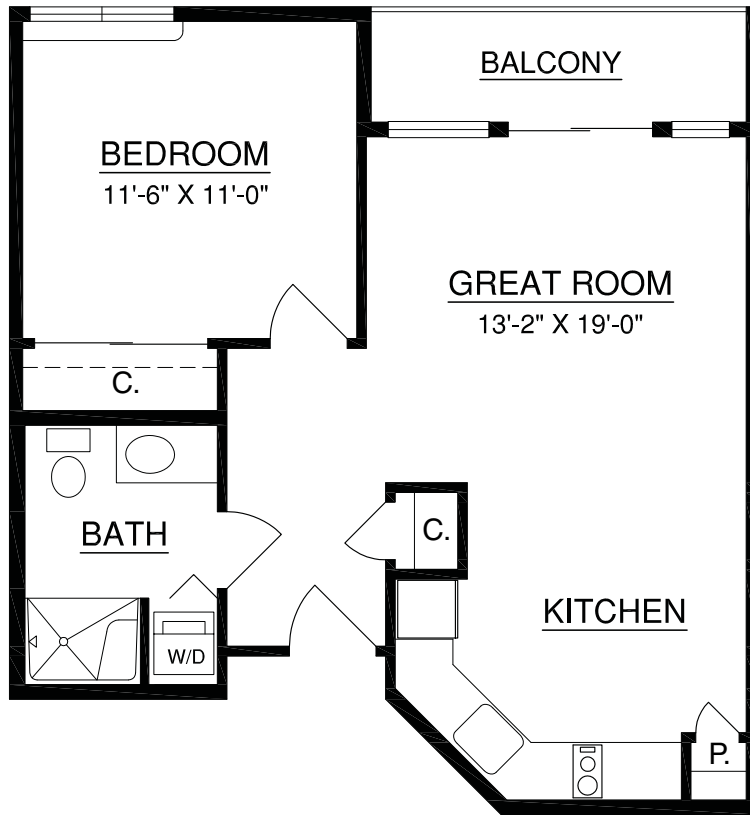

Apartment

Pioneer

593 sq. ft.

1 Bedroom | 1 Bath

TOUCHMARK ON SOUTH HILL

APARTMENTS

111	206	208	215
217	228	237	238
306	308	315	317
328	337	406	408
415	417	428	437

116107 TSH724 Rev. 08/11