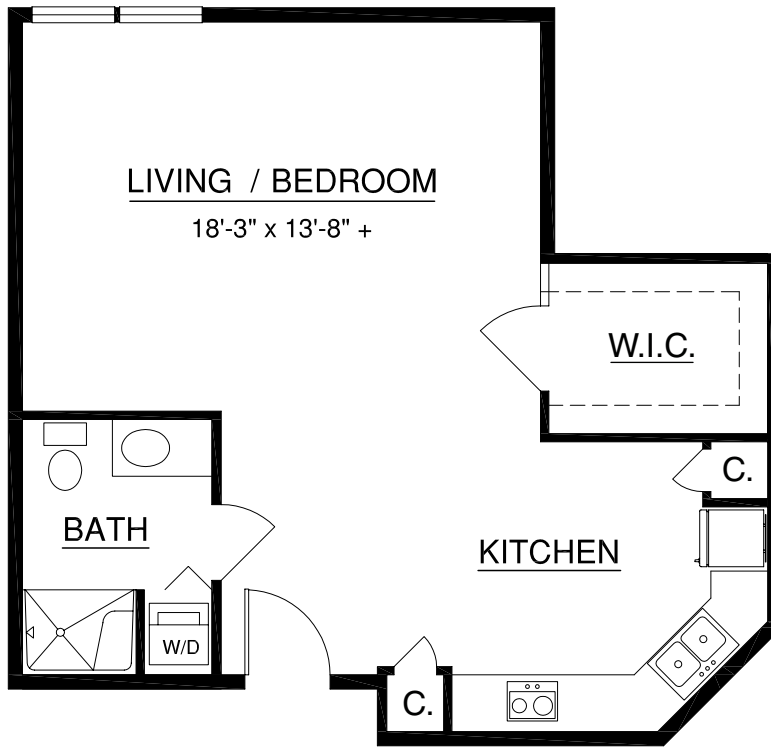

Apartment

Liberty
586 sq. ft.
Expanded studio

TOUCHMARK ON SOUTH HILL

APARTMENTS

350 450