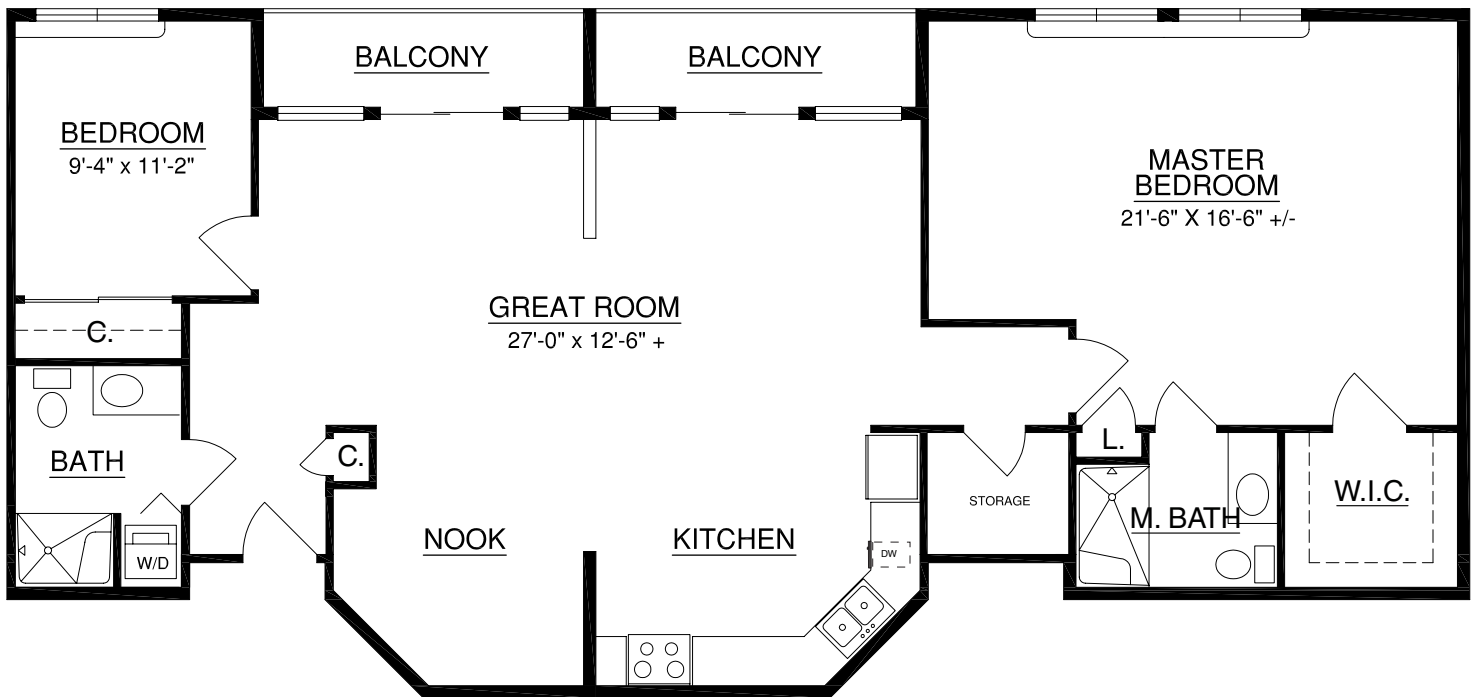

Apartment

Glover

1,374 sq. ft.

2 Bedroom | 2 Bath

TOUCHMARK ON SOUTH HILL

APARTMENTS

233	323
423	

116107 TSH724 Rev. 08/11

2929 S Waterford Drive • Spokane, WA 99203 • 509-536-2929 • Touchmark.com

For illustration purposes only. Square footage, actual room sizes, and features may vary. See construction documents.