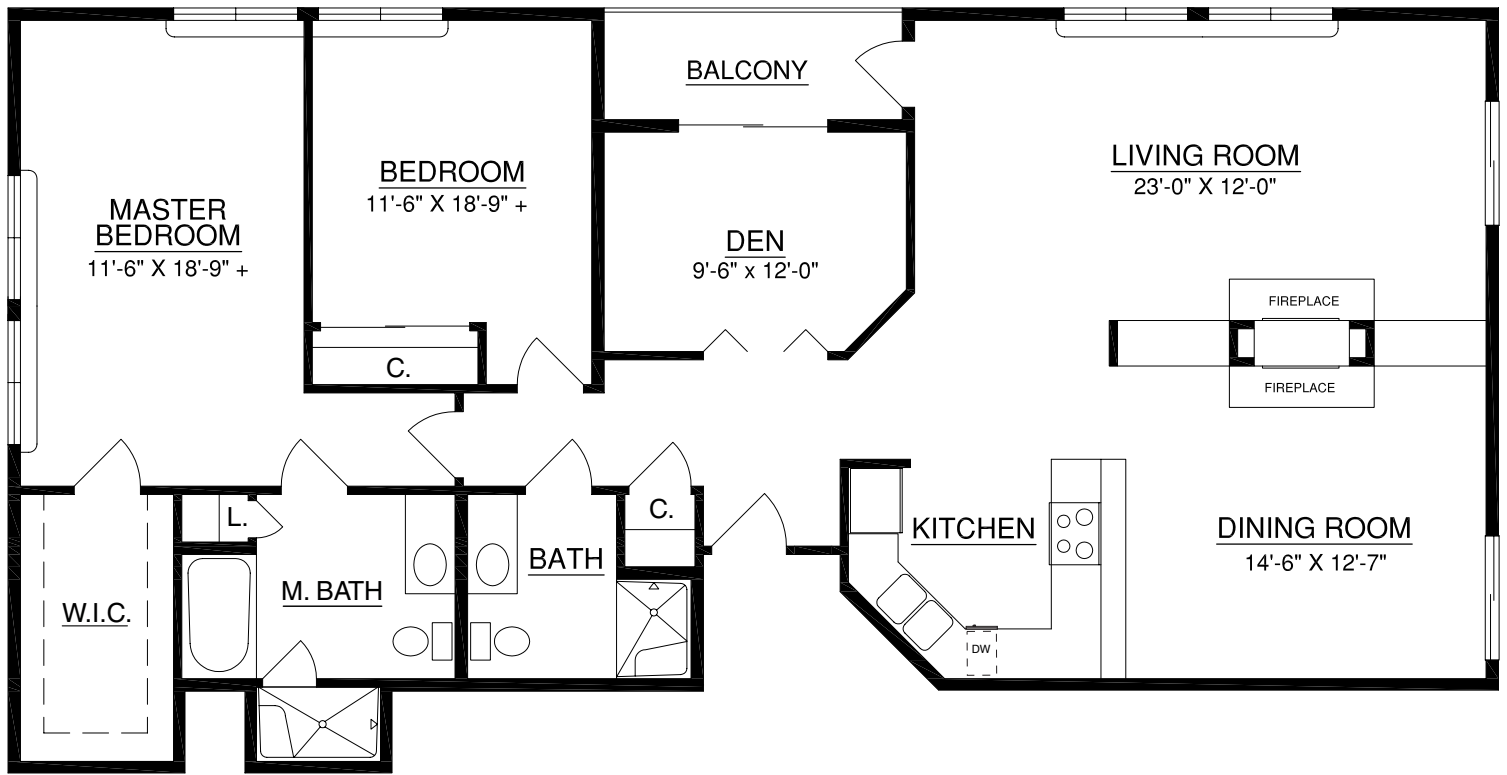

# Apartment

## Davenport

1,560 sq. ft.

2 Bedroom | Den | 2 Bath

TOUCHMARK ON SOUTH HILL