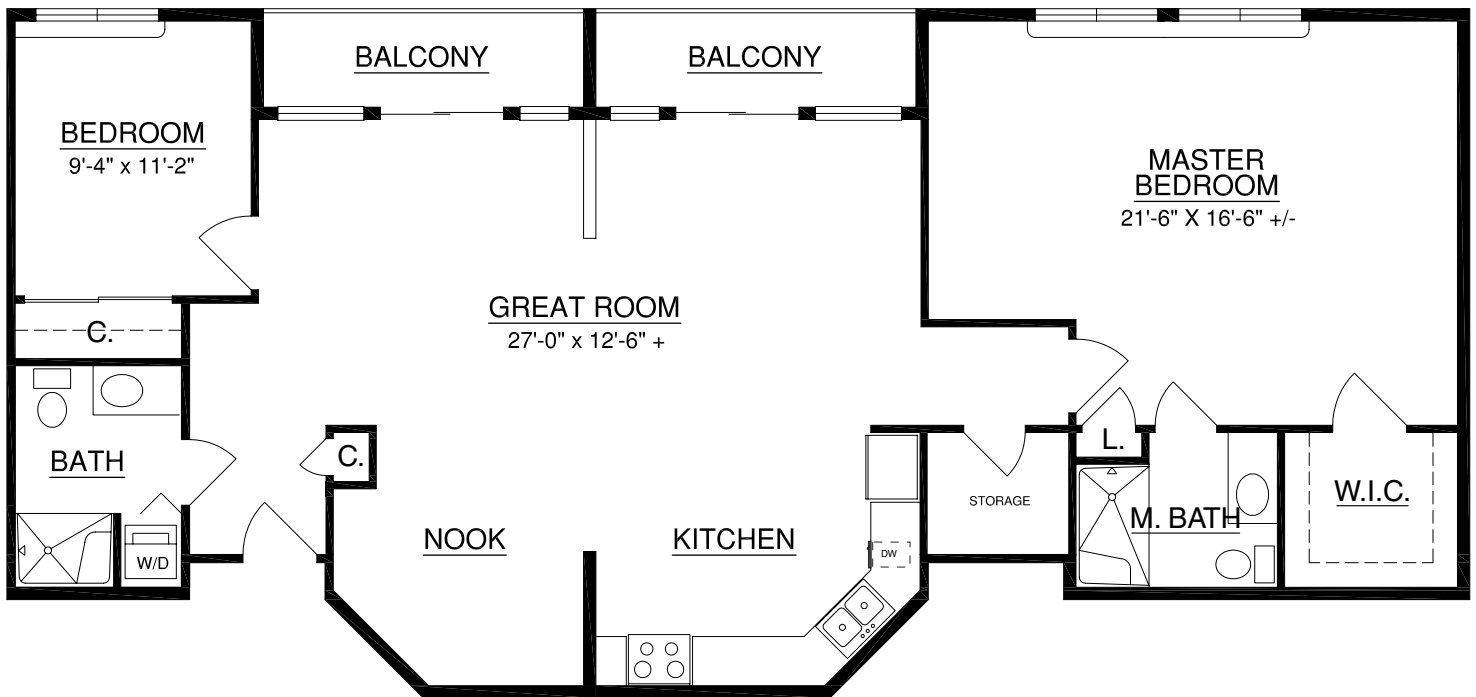

Apartment

Davenport

1,560 sq. ft.

2 Bedroom | Den | 2 Bath

TOUCHMARK ON SOUTH HILL

APARTMENTS

311 411

116107 TSH724 Rev. 08/11

Apartment

Glover

1,374 sq. ft.

2 Bedroom | 2 Bath

TOUCHMARK ON SOUTH HILL

APARTMENTS

233	323
423	

116107 TSH724 Rev. 08/11

2929 S Waterford Drive • Spokane, WA 99203 • 509-536-2929 • Touchmark.com

For illustration purposes only. Square footage, actual room sizes, and features may vary. See construction documents.

Apartment

Liberty
586 sq. ft.
Expanded studio

TOUCHMARK ON SOUTH HILL

APARTMENTS

350 450

Apartment

Manito

834 sq. ft.

1 Bedroom | Den | 1 Bath

TOUCHMARK ON SOUTH HILL