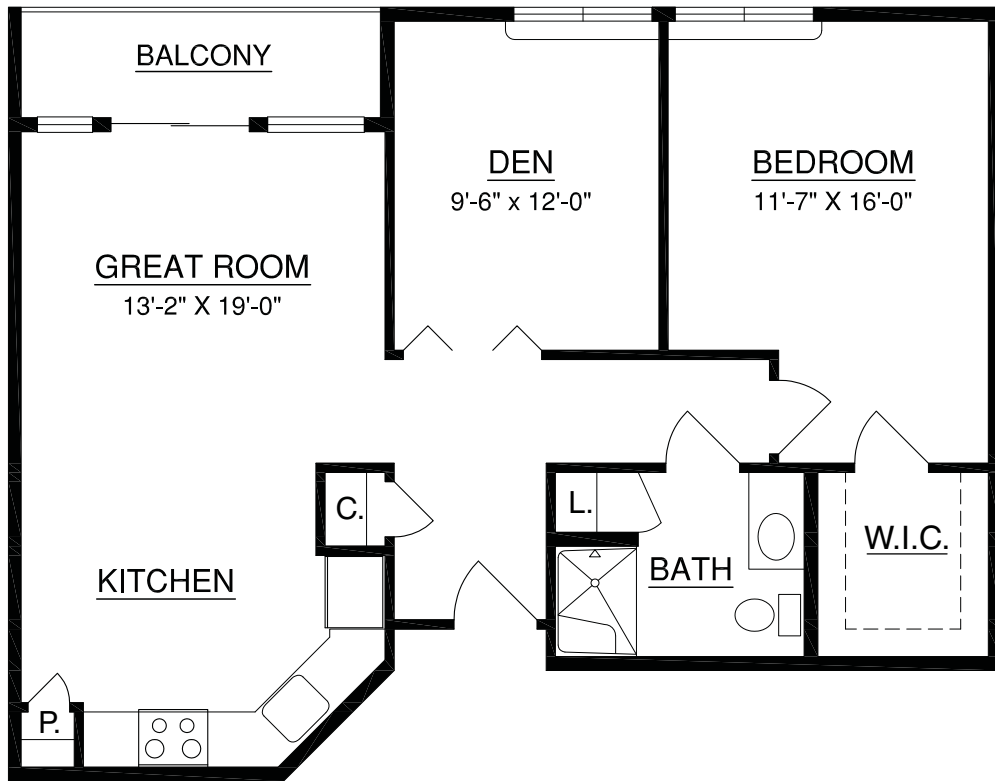

2929 S Waterford Drive • Spokane, WA 99203 • 509-536-2929 • Touchmark.com

For illustration purposes only. Square footage, actual room sizes, and features may vary. See construction documents.

Apartment

Liberty
586 sq. ft.
Expanded studio

TOUCHMARK ON SOUTH HILL

APARTMENTS

350 450

Apartment

Manito

834 sq. ft.

1 Bedroom | Den | 1 Bath

TOUCHMARK ON SOUTH HILL

APARTMENTS

225	240	242
321	325	340
342	421	425
440	442	

116107 TSH724 Rev. 08/11

2929 S Waterford Drive • Spokane, WA 99203 • 509-536-2929 • Touchmark.com

For illustration purposes only. Square footage, actual room sizes, and features may vary. See construction documents.

Apartment

Pioneer

593 sq. ft.

1 Bedroom | 1 Bath

TOUCHMARK ON SOUTH HILL

APARTMENTS

111	206	208	215
217	228	237	238
306	308	315	317
328	337	406	408
415	417	428	437

116107 TSH724 Rev. 08/11