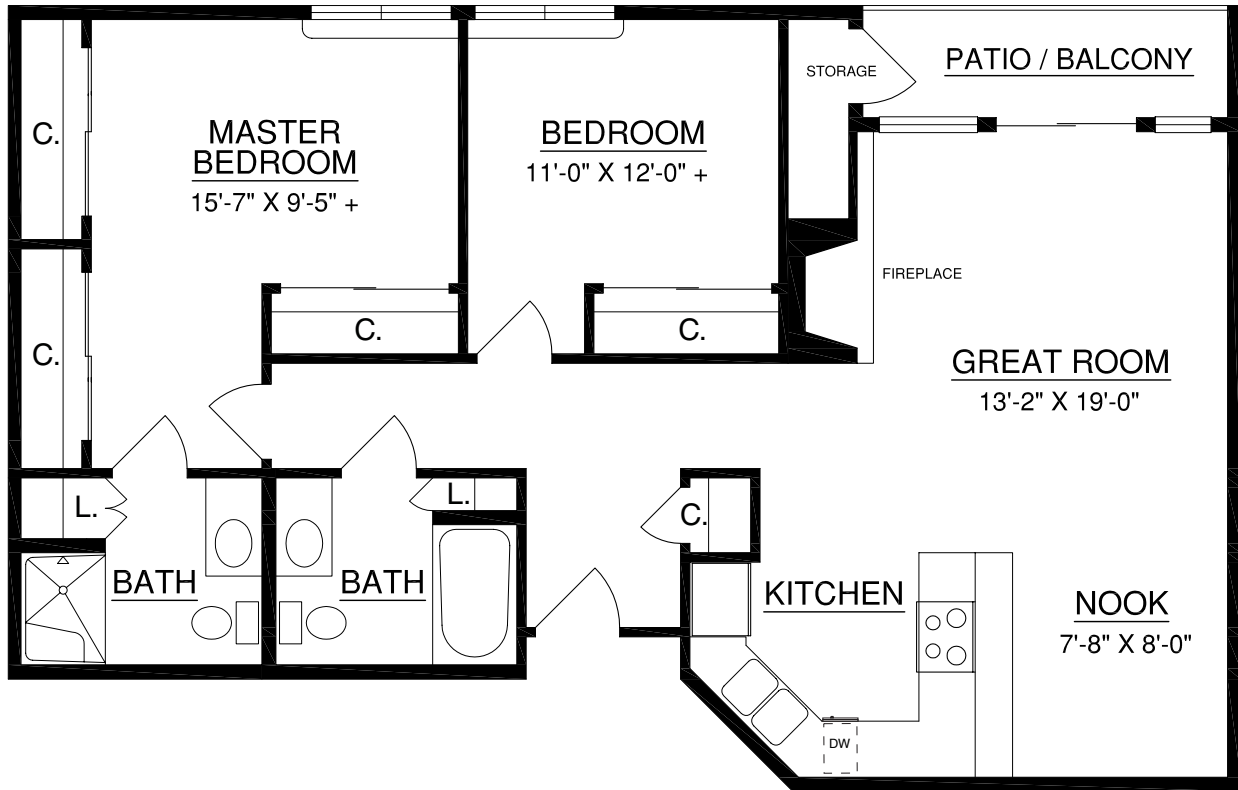

Apartment

Comstock

1,053 sq. ft.

2 Bedroom | 2 Bath

TOUCHMARK ON SOUTH HILL

APARTMENTS

113	118	226
230	235	241
326	330	335
341	426	430
435	441	435

116107 TSH724 Rev. 08/11

Apartment

Davenport

1,560 sq. ft.

2 Bedroom | Den | 2 Bath

TOUCHMARK ON SOUTH HILL

APARTMENTS

311 411

116107 TSH724 Rev. 08/11

Apartment

Glover

1,374 sq. ft.

2 Bedroom | 2 Bath

TOUCHMARK ON SOUTH HILL

APARTMENTS

233	323
423	

116107 TSH724 Rev. 08/11