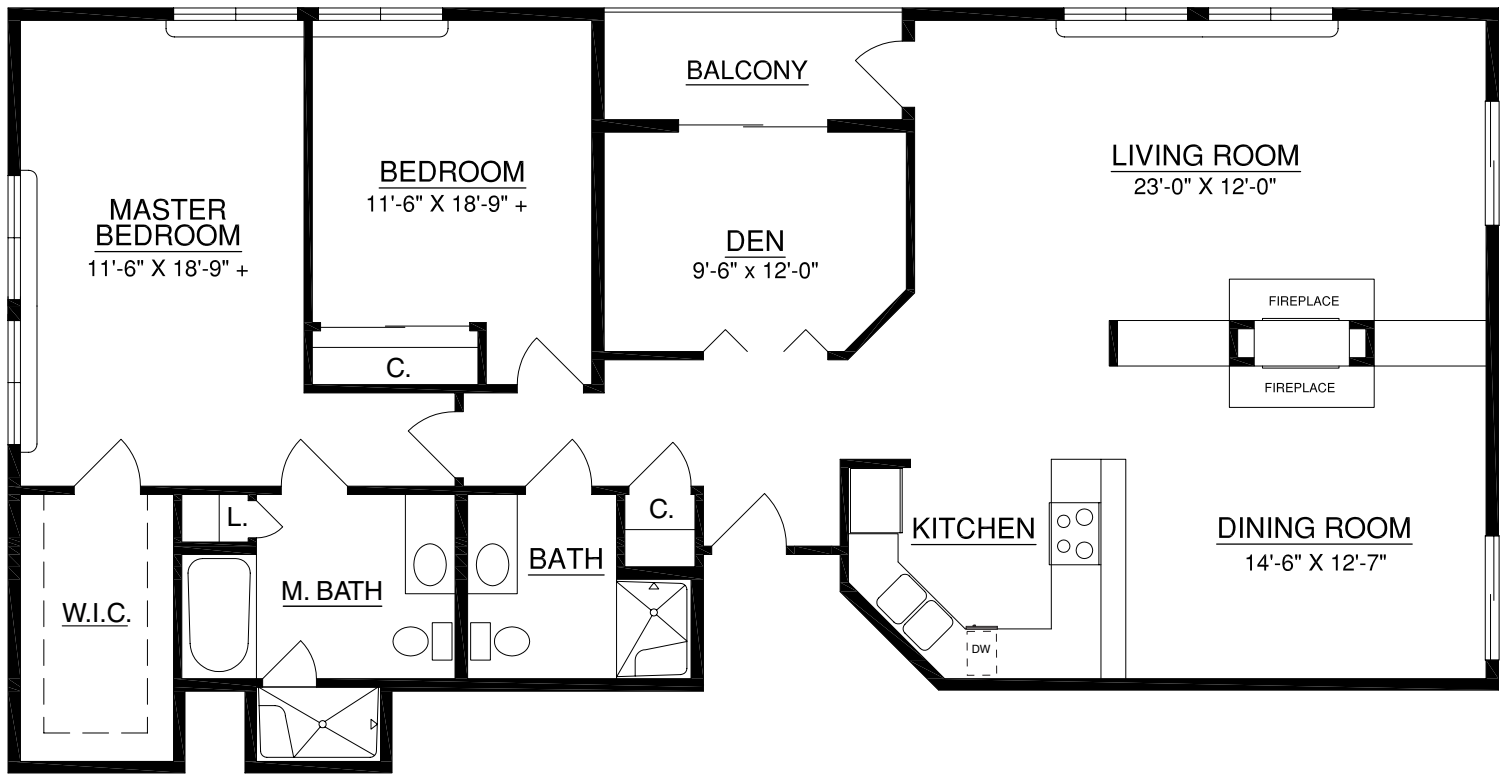

Apartment

Comstock

1,053 sq. ft.

2 Bedroom | 2 Bath

TOUCHMARK ON SOUTH HILL

APARTMENTS

113	118	226
230	235	241
326	330	335
341	426	430
435	441	435

116107 TSH724 Rev. 08/11

Apartment

Davenport

1,560 sq. ft.

2 Bedroom | Den | 2 Bath

TOUCHMARK ON SOUTH HILL

APARTMENTS

311 411

116107 TSH724 Rev. 08/11

Apartment

Glover

1,374 sq. ft.

2 Bedroom | 2 Bath

TOUCHMARK ON SOUTH HILL

APARTMENTS

233	323
423	

116107 TSH724 Rev. 08/11

TOUCHMARK ON SOUTH HILL

APARTMENTS

350 450

Apartment

Manito

834 sq. ft.

1 Bedroom | Den | 1 Bath

TOUCHMARK ON SOUTH HILL