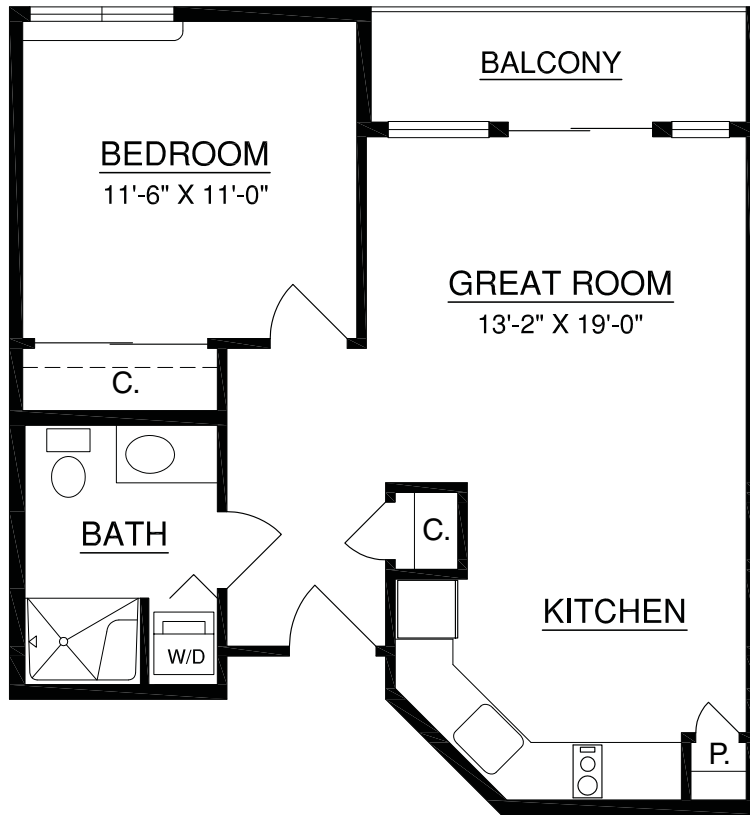

Apartment

Comstock

1,053 sq. ft.

2 Bedroom | 2 Bath

TOUCHMARK ON SOUTH HILL

APARTMENTS

113	118	226
230	235	241
326	330	335
341	426	430
435	441	435

116107 TSH724 Rev. 08/11

TOUCHMARK ON SOUTH HILL

APARTMENTS

350 450

Apartment

Manito

834 sq. ft.

1 Bedroom | Den | 1 Bath

TOUCHMARK ON SOUTH HILL

APARTMENTS

225	240	242
321	325	340
342	421	425
440	442	

116107 TSH724 Rev. 08/11

2929 S Waterford Drive • Spokane, WA 99203 • 509-536-2929 • Touchmark.com

For illustration purposes only. Square footage, actual room sizes, and features may vary. See construction documents.

Apartment

Pioneer

593 sq. ft.

1 Bedroom | 1 Bath

TOUCHMARK ON SOUTH HILL

APARTMENTS

111	206	208	215
217	228	237	238
306	308	315	317
328	337	406	408
415	417	428	437

116107 TSH724 Rev. 08/11