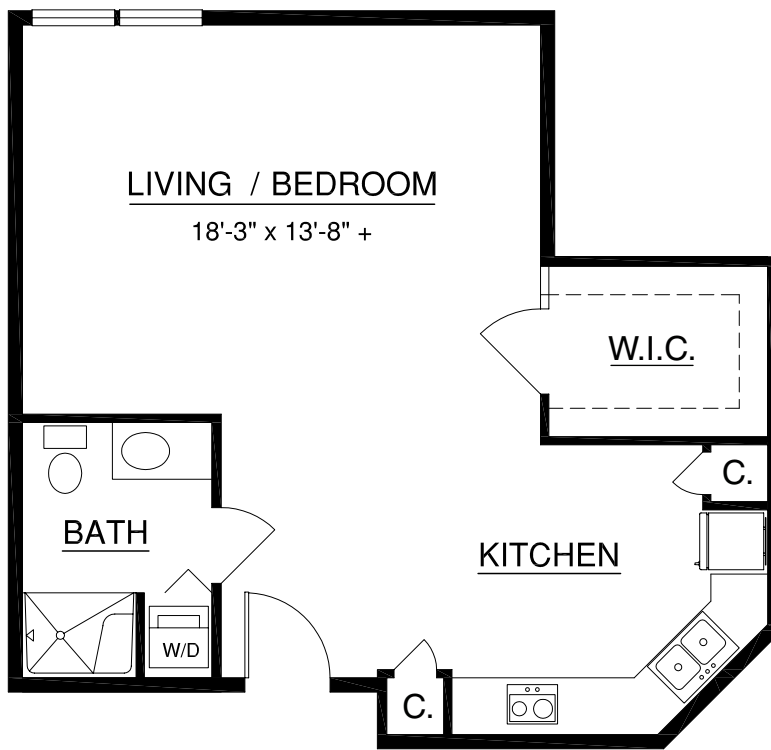

Apartment

Comstock

1,053 sq. ft.

2 Bedroom | 2 Bath

TOUCHMARK ON SOUTH HILL

APARTMENTS

113	118	226
230	235	241
326	330	335
341	426	430
435	441	435

116107 TSH724 Rev. 08/11

Apartment

Glover

1,374 sq. ft.

2 Bedroom | 2 Bath

TOUCHMARK ON SOUTH HILL

APARTMENTS

233	323
423	

116107 TSH724 Rev. 08/11

2929 S Waterford Drive • Spokane, WA 99203 • 509-536-2929 • Touchmark.com

For illustration purposes only. Square footage, actual room sizes, and features may vary. See construction documents.

Apartment

Liberty
586 sq. ft.
Expanded studio

TOUCHMARK ON SOUTH HILL

APARTMENTS

350 450

Apartment

Manito

834 sq. ft.

1 Bedroom | Den | 1 Bath

TOUCHMARK ON SOUTH HILL